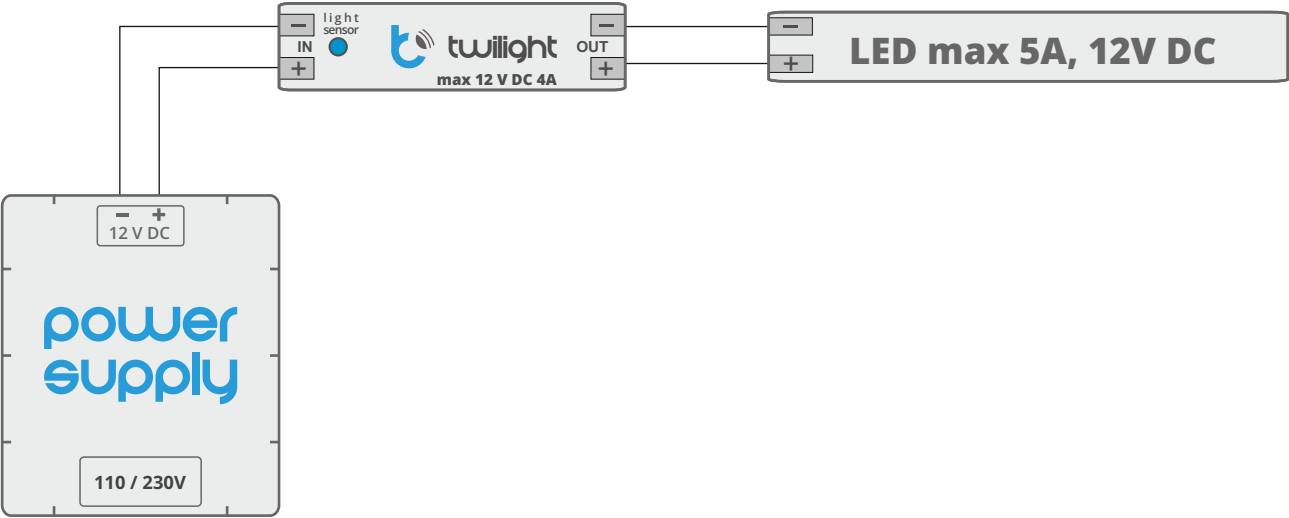

Twilight Switch wiring diagram

With high current devices, please be aware to use appropriate wire gauge.
Before switching on power, please check connections carefully.

For additional support, don't hesitate to contact us: www.blebox.eu